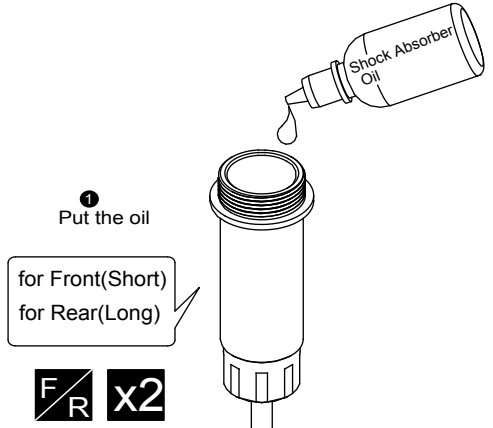

26 Shock Absorber