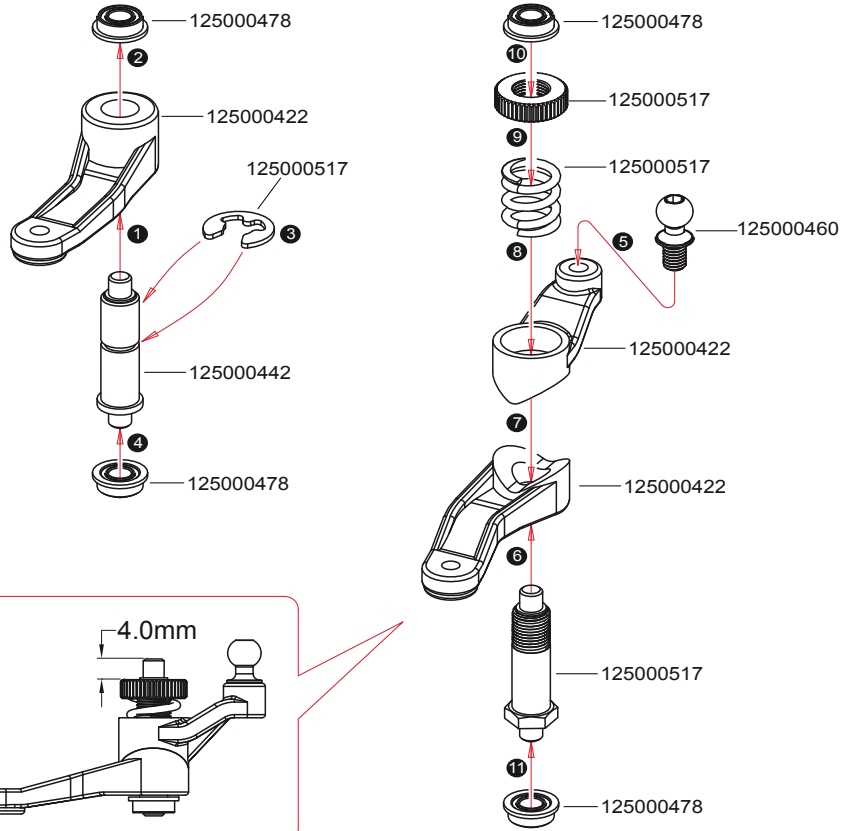

Lenkung / Steering / pilotage

3 Buffer

125000517 4.0 E-ring

125000478 3x6x2.5 Ball Bearing

125000460 Ball stud - silvery