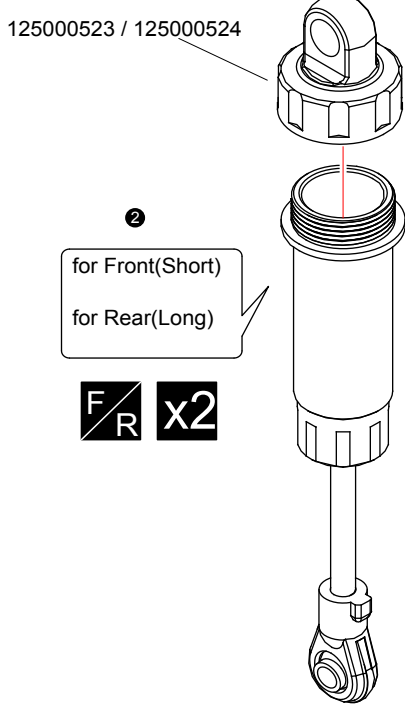

26 Shock Absorber