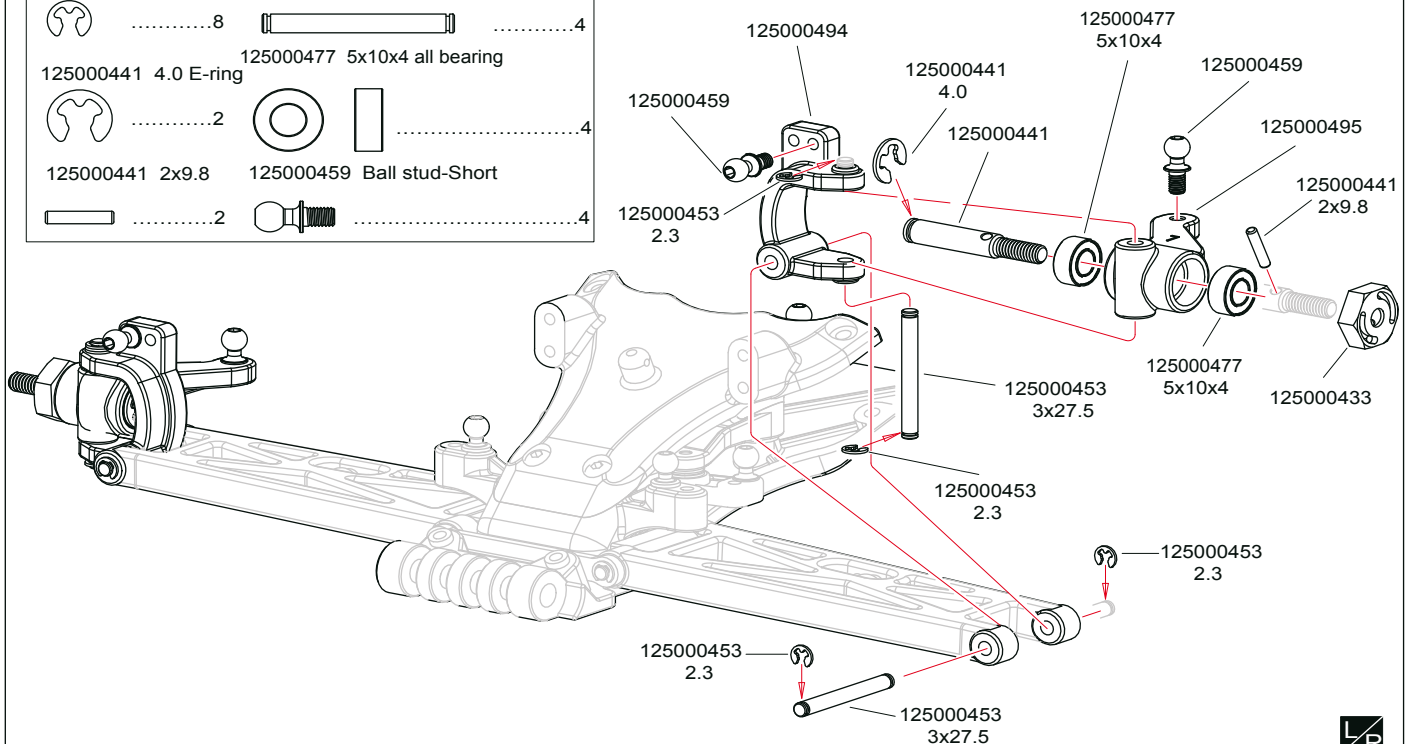

6 Front Suspension

125000453 2.3 125000453 3x27.5 Hinge pin front outer

125000441 4.0 E-ring 125000477 5x10x4 all bearing

125000441 2x9.8 125000459 Ball stud-Short