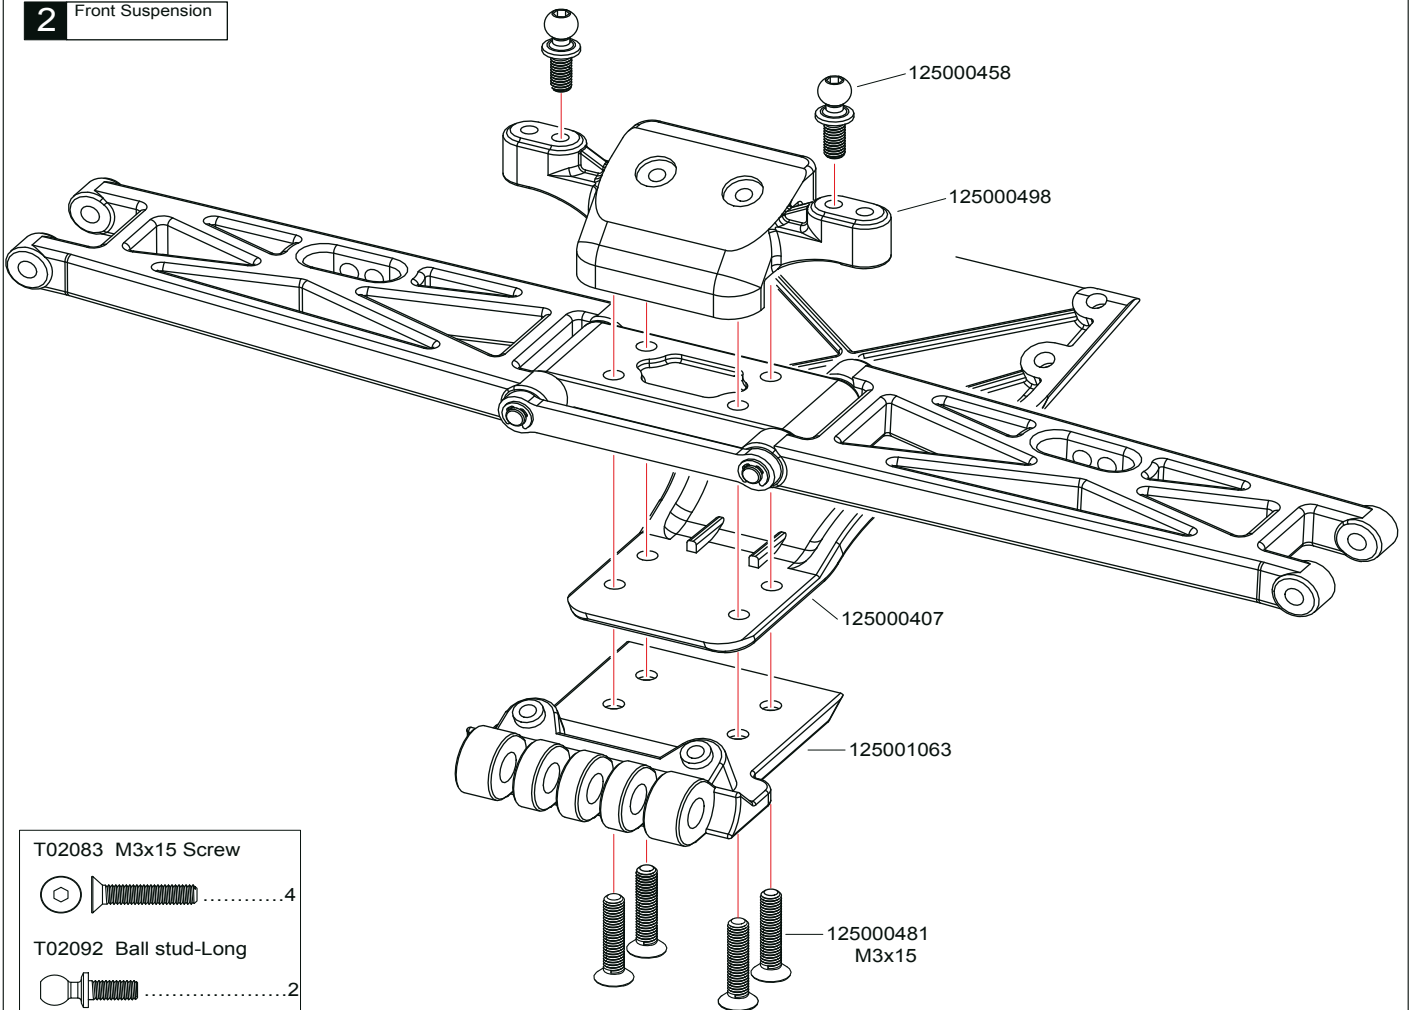

2 Front Suspension

T02083 M3x15 Screw

T02092 Ball stud-Long

125000481
M3x15