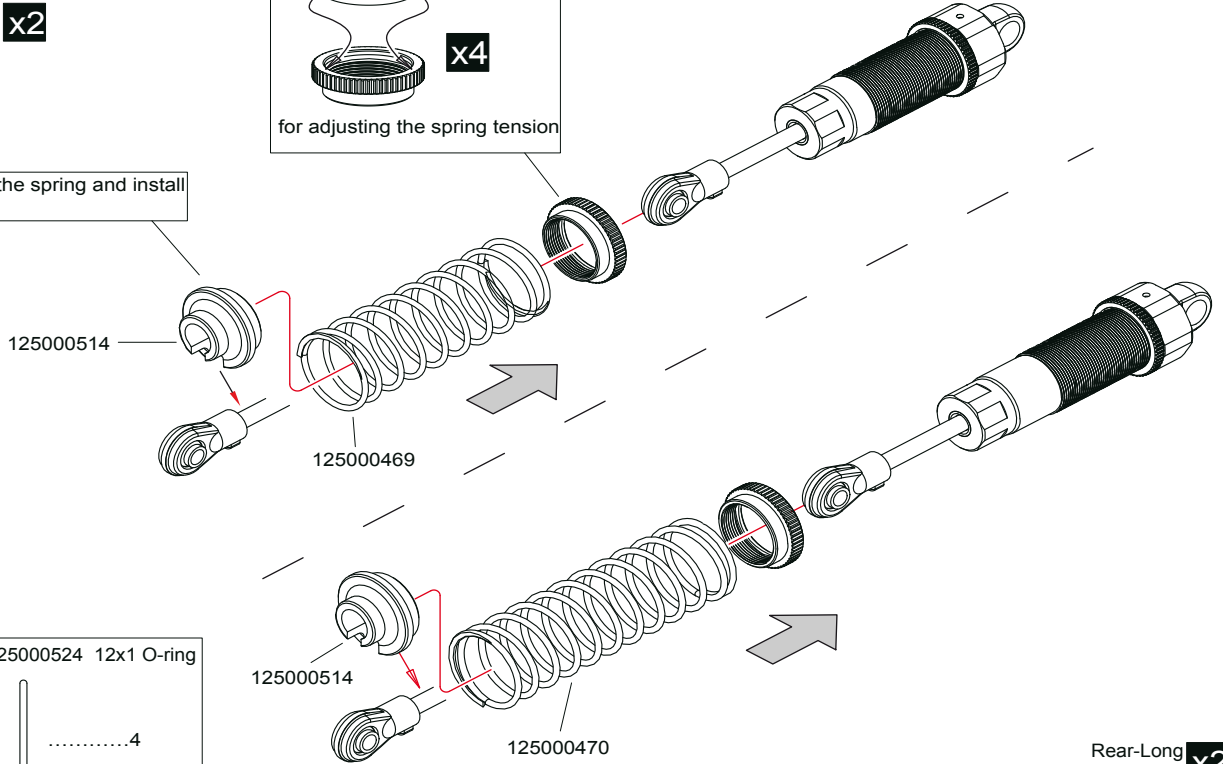

Compress the spring and install