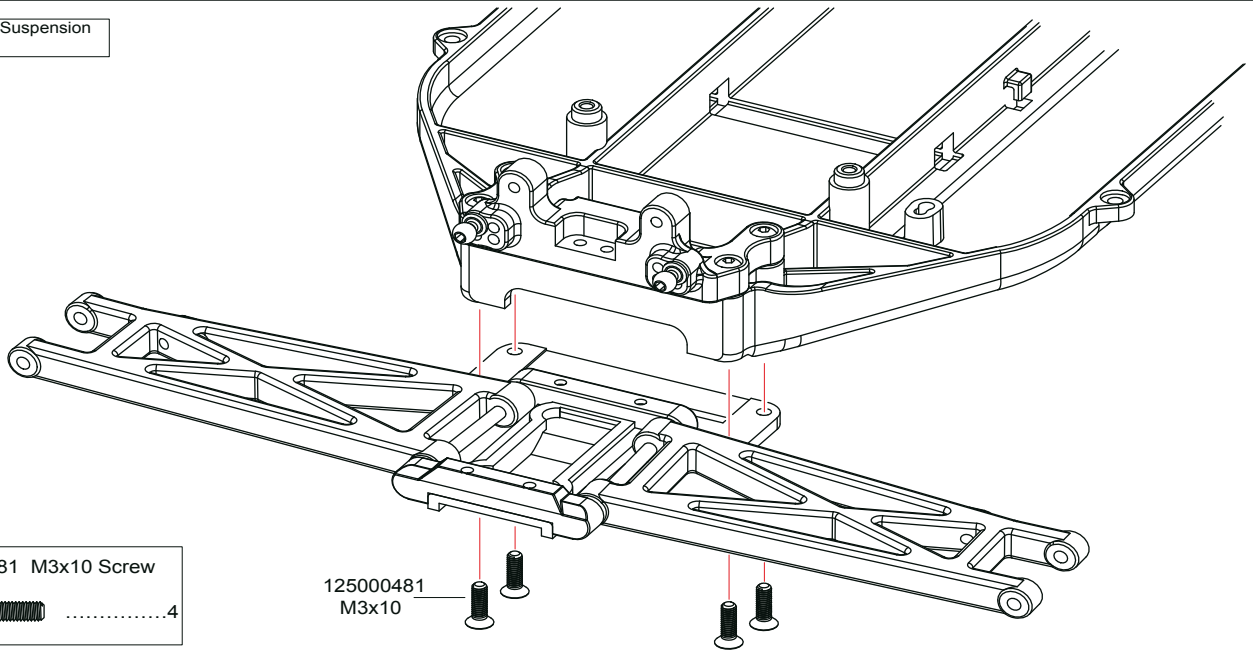

Hinterachse / Rear Suspension / essieu arrière

14 Rear Suspension