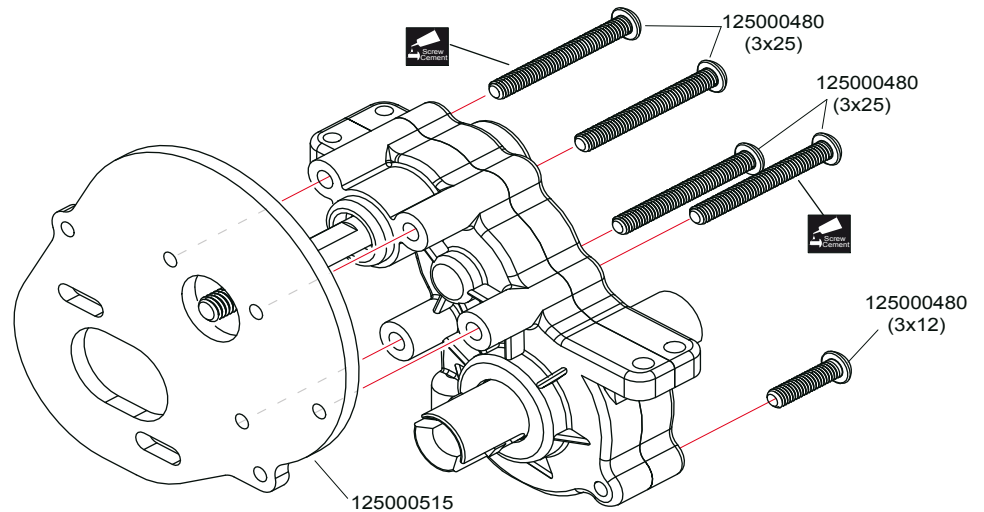

18 Motor Mount

125000480 M3x12 Screw

125000480 M3x25 Screw