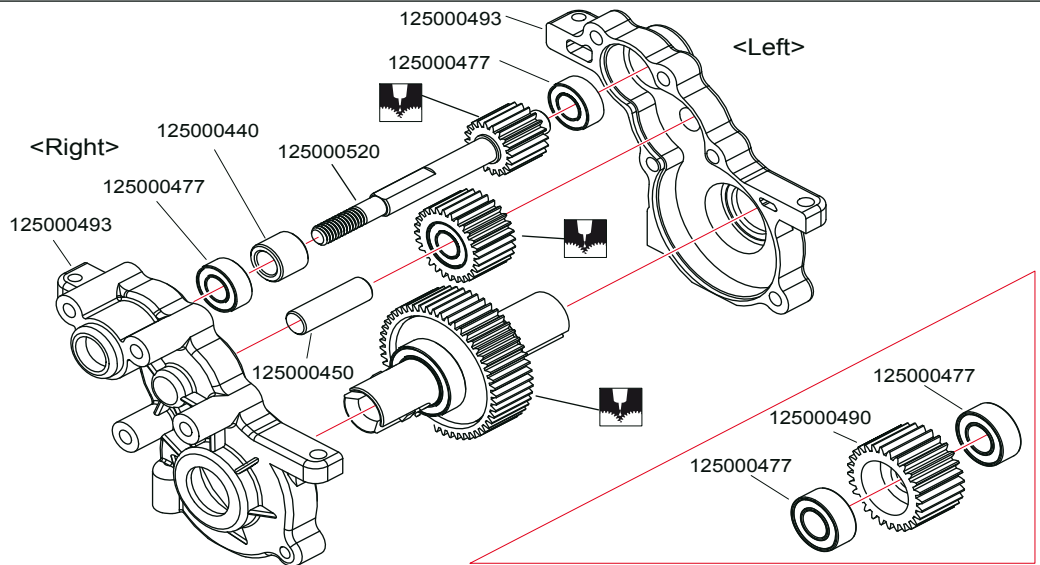

Art.-Nr. 12200023 Short Course 1:10 2WD "Core Truck" Kit

Art.-Nr.: 12400024 Short Course 1:10 2WD "Core Truck" RTR BL

|                                 |       |
|---------------------------------|-------|
| Länge / Length / Longueur ..... | 550mm |
| Breite / Width / Largeur .....  | 305mm |
| Höhe / Height / Taille .....    | 190mm |
| Wheel distance .....            | 328mm |

## 17 Transmission

125000477 5x10x4 Ball bearing

125000450 5x16.8 Idler gear shaft

125000440 5x8x6.7 Top shaft spacer