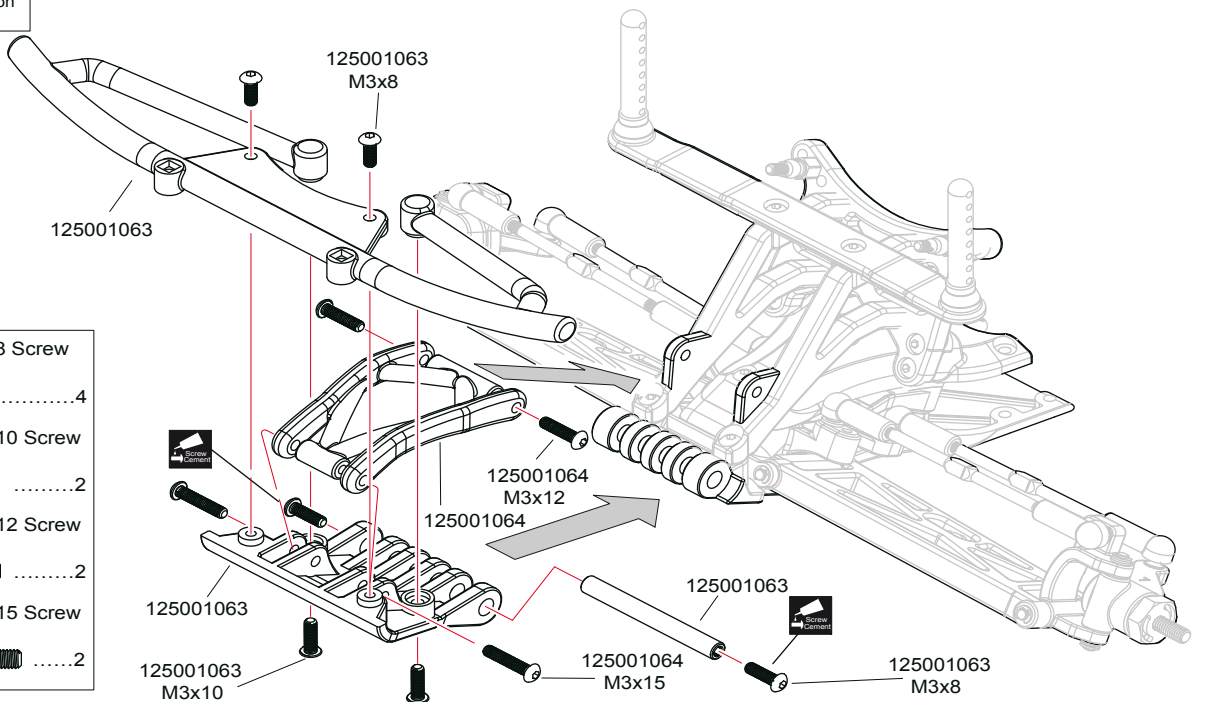

11 Front Suspension

- 125001063 M3x8 Screw
 4
- 125001063 M3x10 Screw
 2
- 125001064 M3x12 Screw
 2
- 125001064 M3x15 Screw
 2